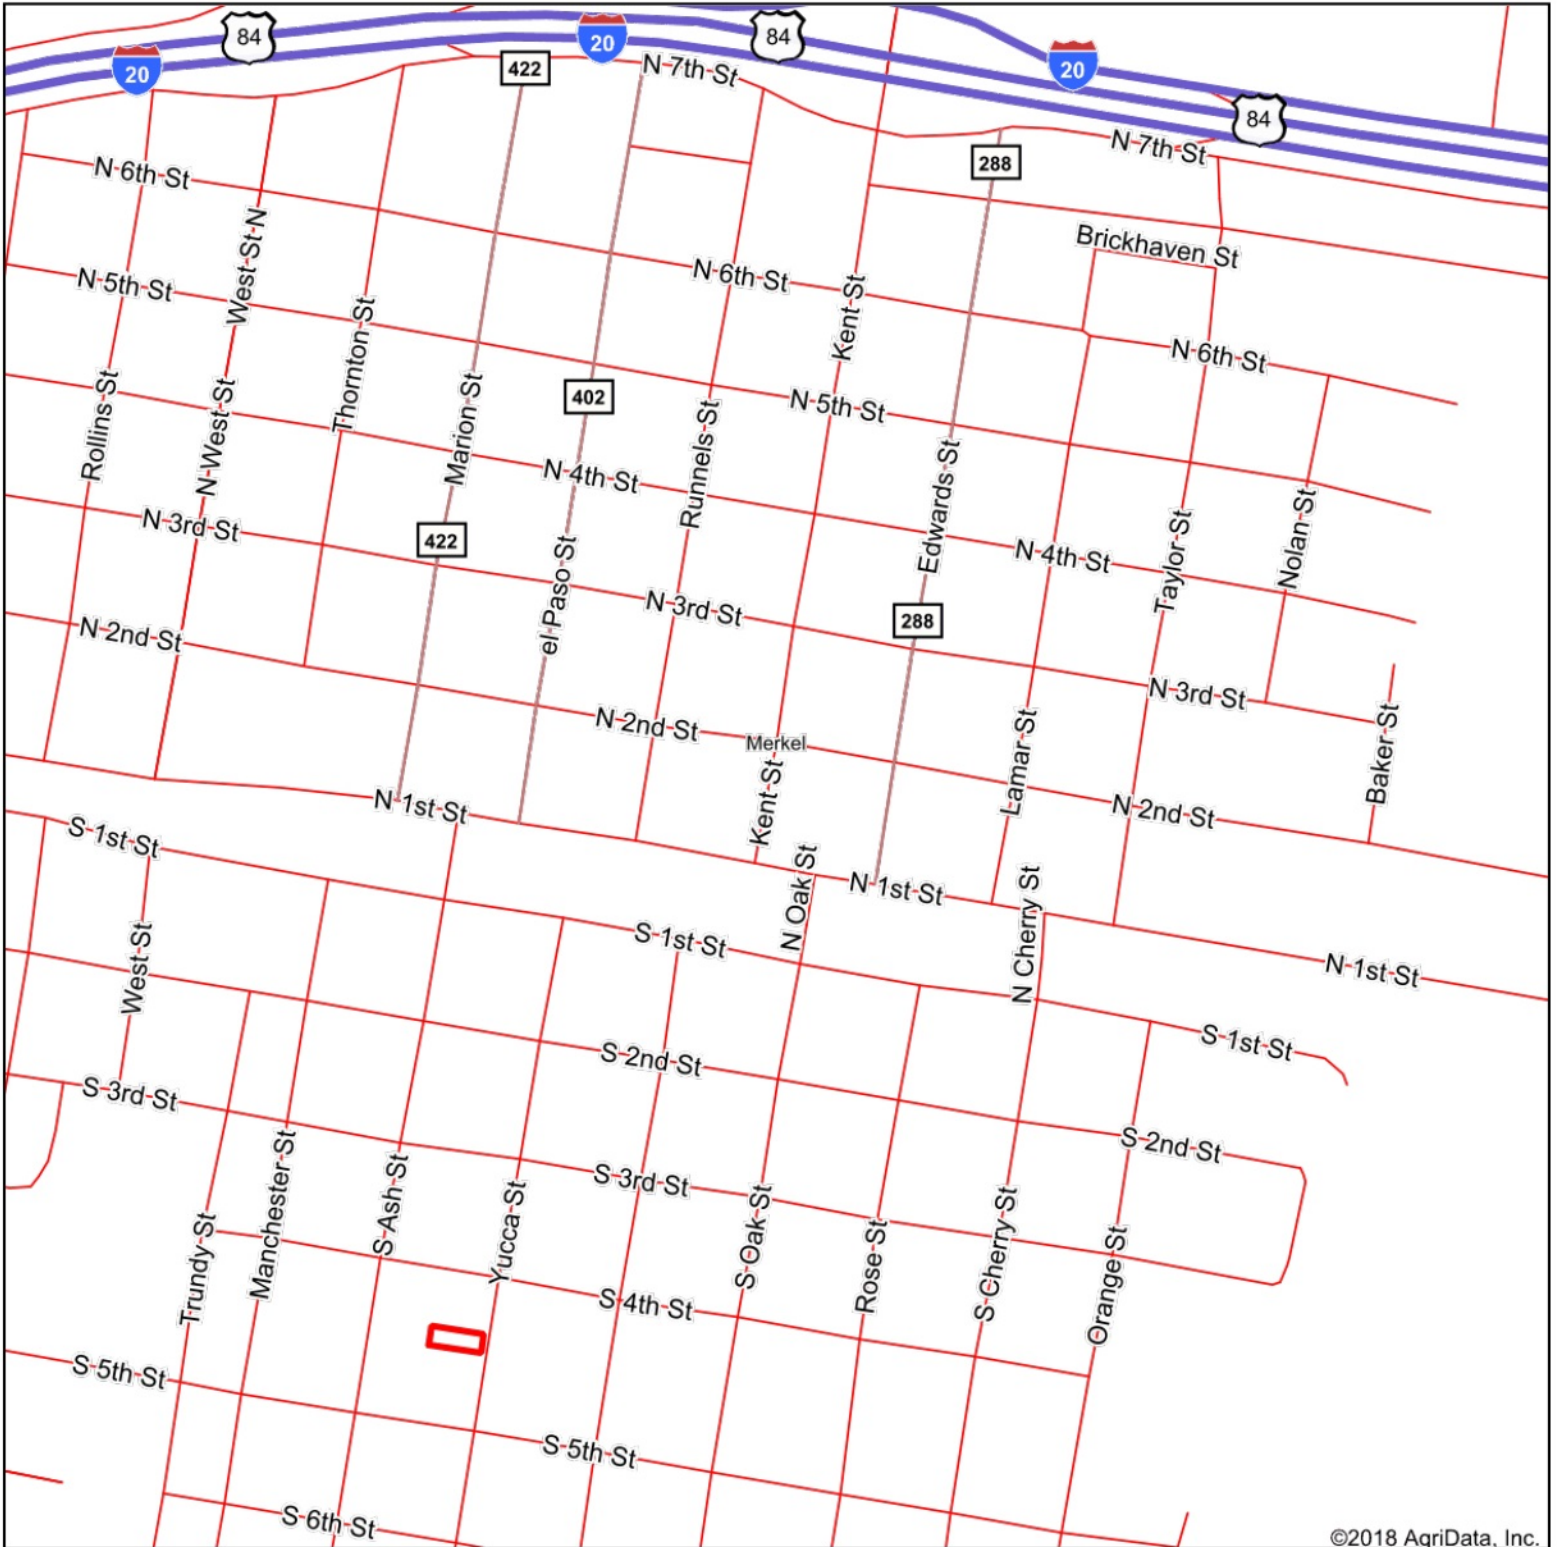

# Aerial Map

©2018 AgriData, Inc.

For information purposes only - not to scale.  
map center: 32.466282, -100.015520

12/12/2018

maps provided by:

**surety**  
CUSTOMIZED ONLINE MAPPING

© AgriData, Inc. 2018

www.AgriDataInc.com

**NELSON**  
FARM & RANCH PROPERTIES  
325-698-3374 ABILENE, TEXAS  
1-866-218-6238 www.aenelson.com

Taylor County  
Texas

# Location Map

©2018 AgriData, Inc.

For information purposes only - not to scale.

map center: 32.471435, -100.012485

12/12/2018