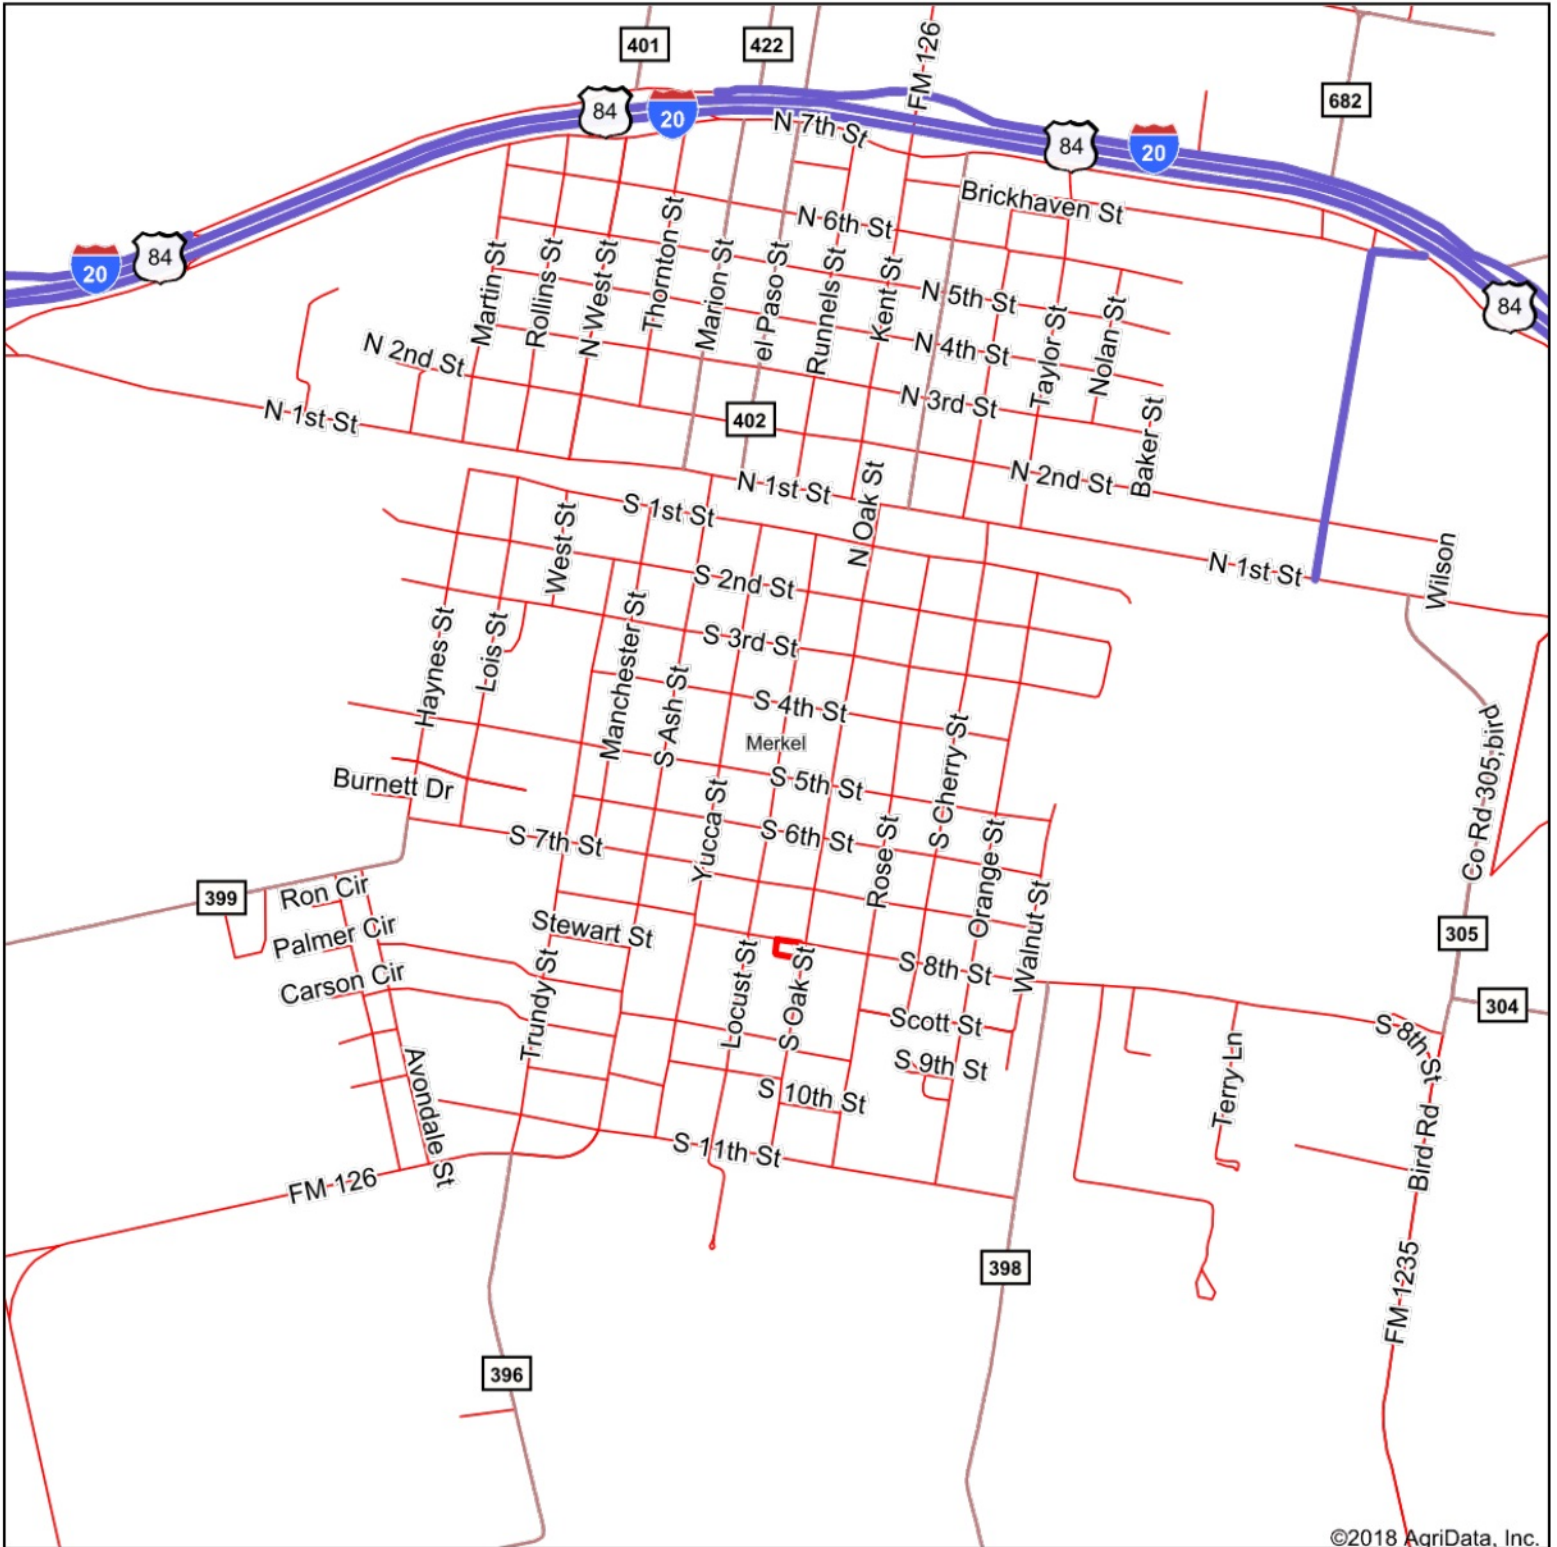

Aerial Map

©2018 AgriData, Inc.

For information purposes only - not to scale.
map center: 32.462367, -100.013852

12/12/2018

maps provided by:

surety
CUSTOMIZED ONLINE MAPPING

© AgriData, Inc. 2018

www.AgriDataInc.com

NELSON
FARM & RANCH PROPERTIES
325-698-3374 ABILENE, TEXAS
1-866-218-6238 www.aenelson.com

Taylor County
Texas

Location Map

©2018 AgriData, Inc.

For information purposes only - not to scale.

map center: 32.465549, -100.014277

12/12/2018